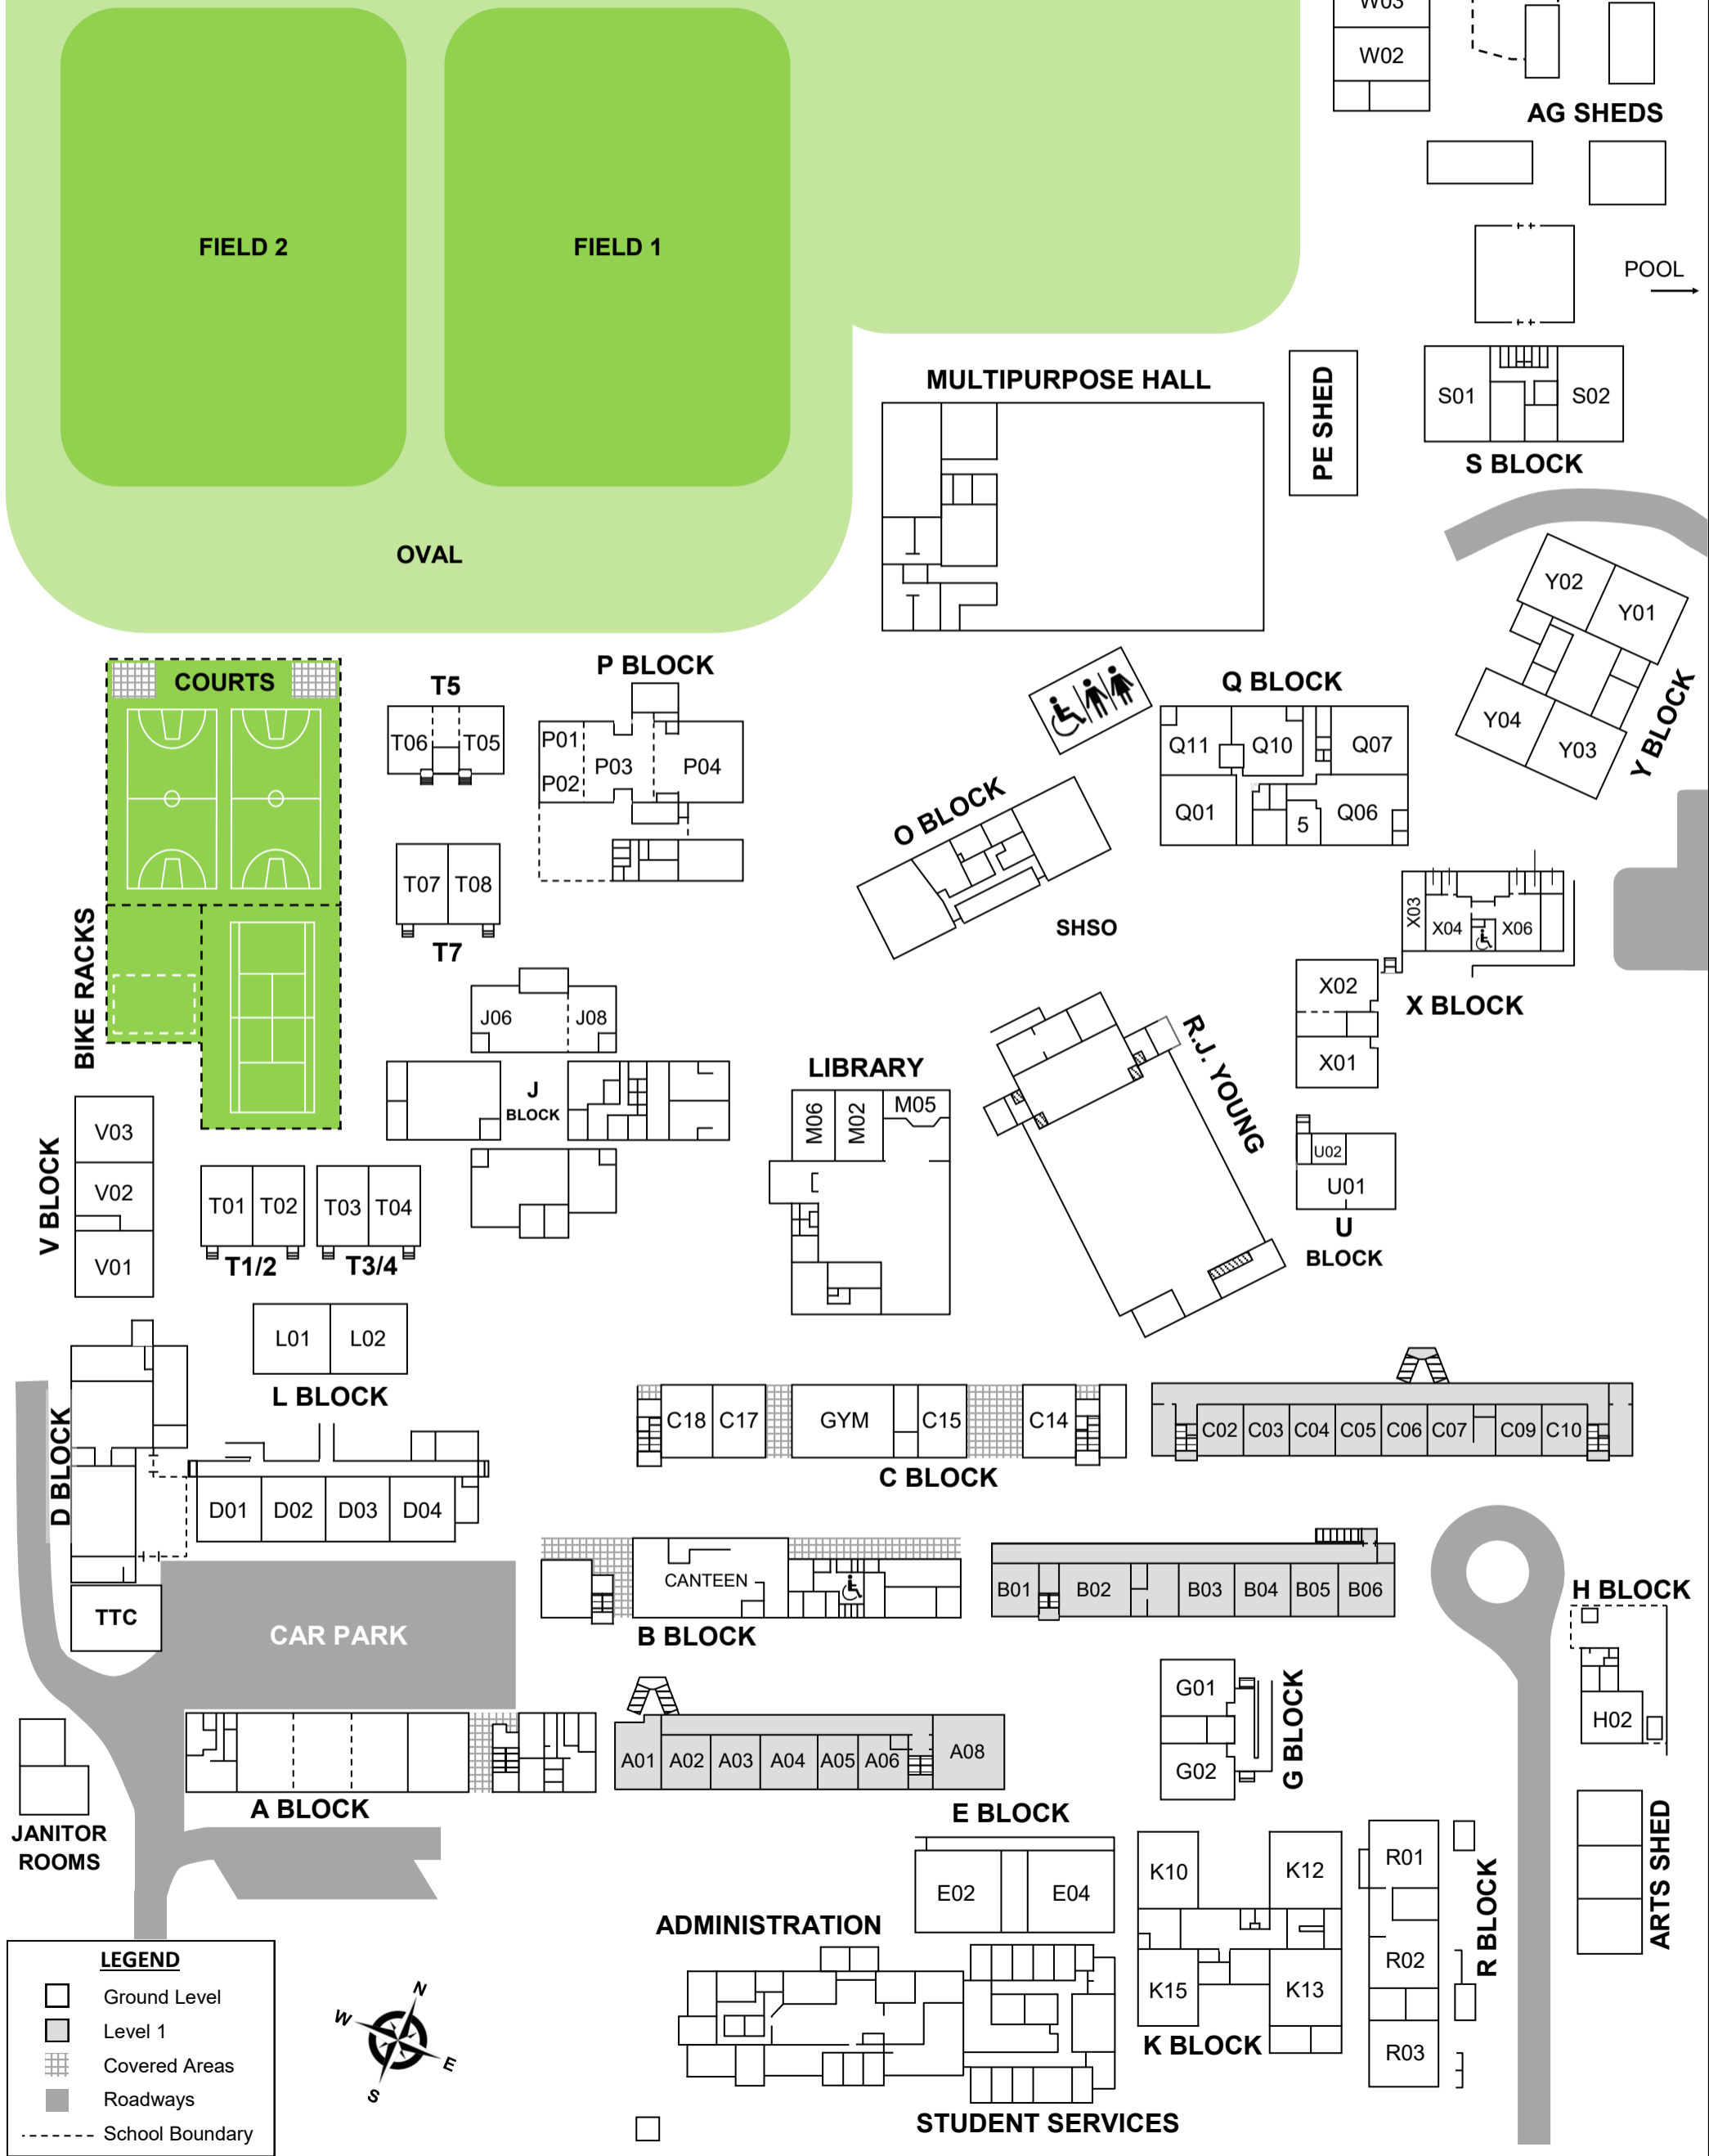

KEPNOCK STATE HIGH SCHOOL CLASS MAP

LEGEND

- Ground Level
- Level 1
- Covered Areas
- Roadways
- School Boundary